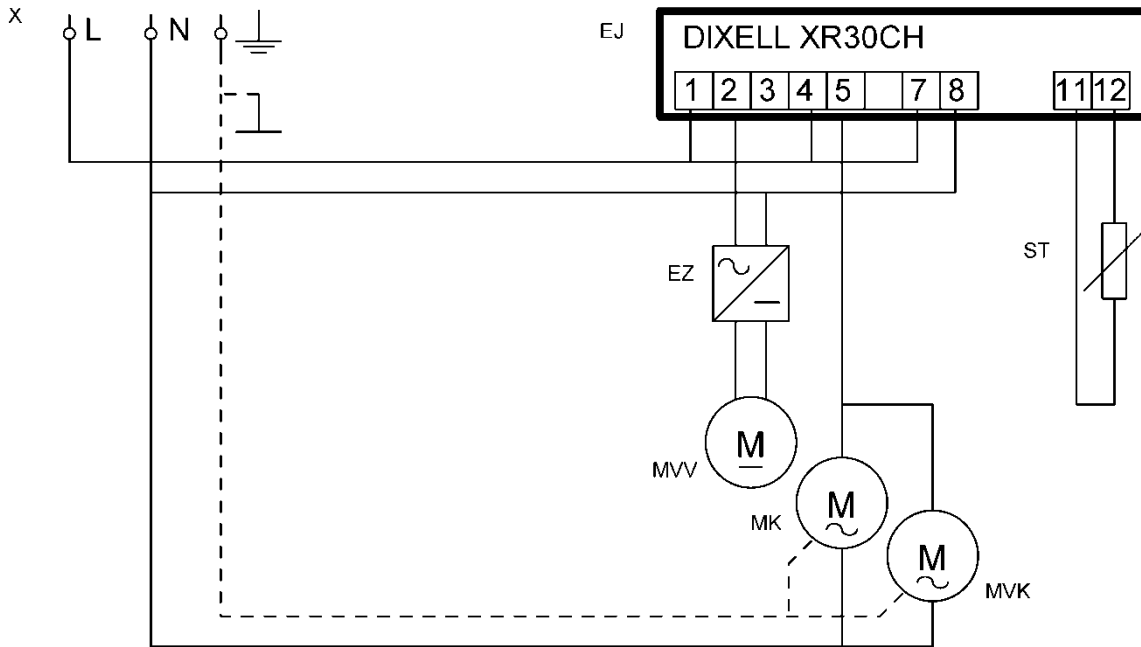

BASIC CC12

WIRING DIAGRAM:

LEGEND:

- X ... SUPPLY CLAMP
- EJ ... ELEKTRONIC CONTROL UNIT
- EZ ... ELEKTRONIC SOURCE 230V AC/12V DC
- ST ... TEMPERATURE SENSOR
- MVV ... VAPORIZER VENTILATOR ENGINE
- MK ... COMPRESSOR ENGINE
- MVK ... CONDENSER VENTILATOR ENGINE